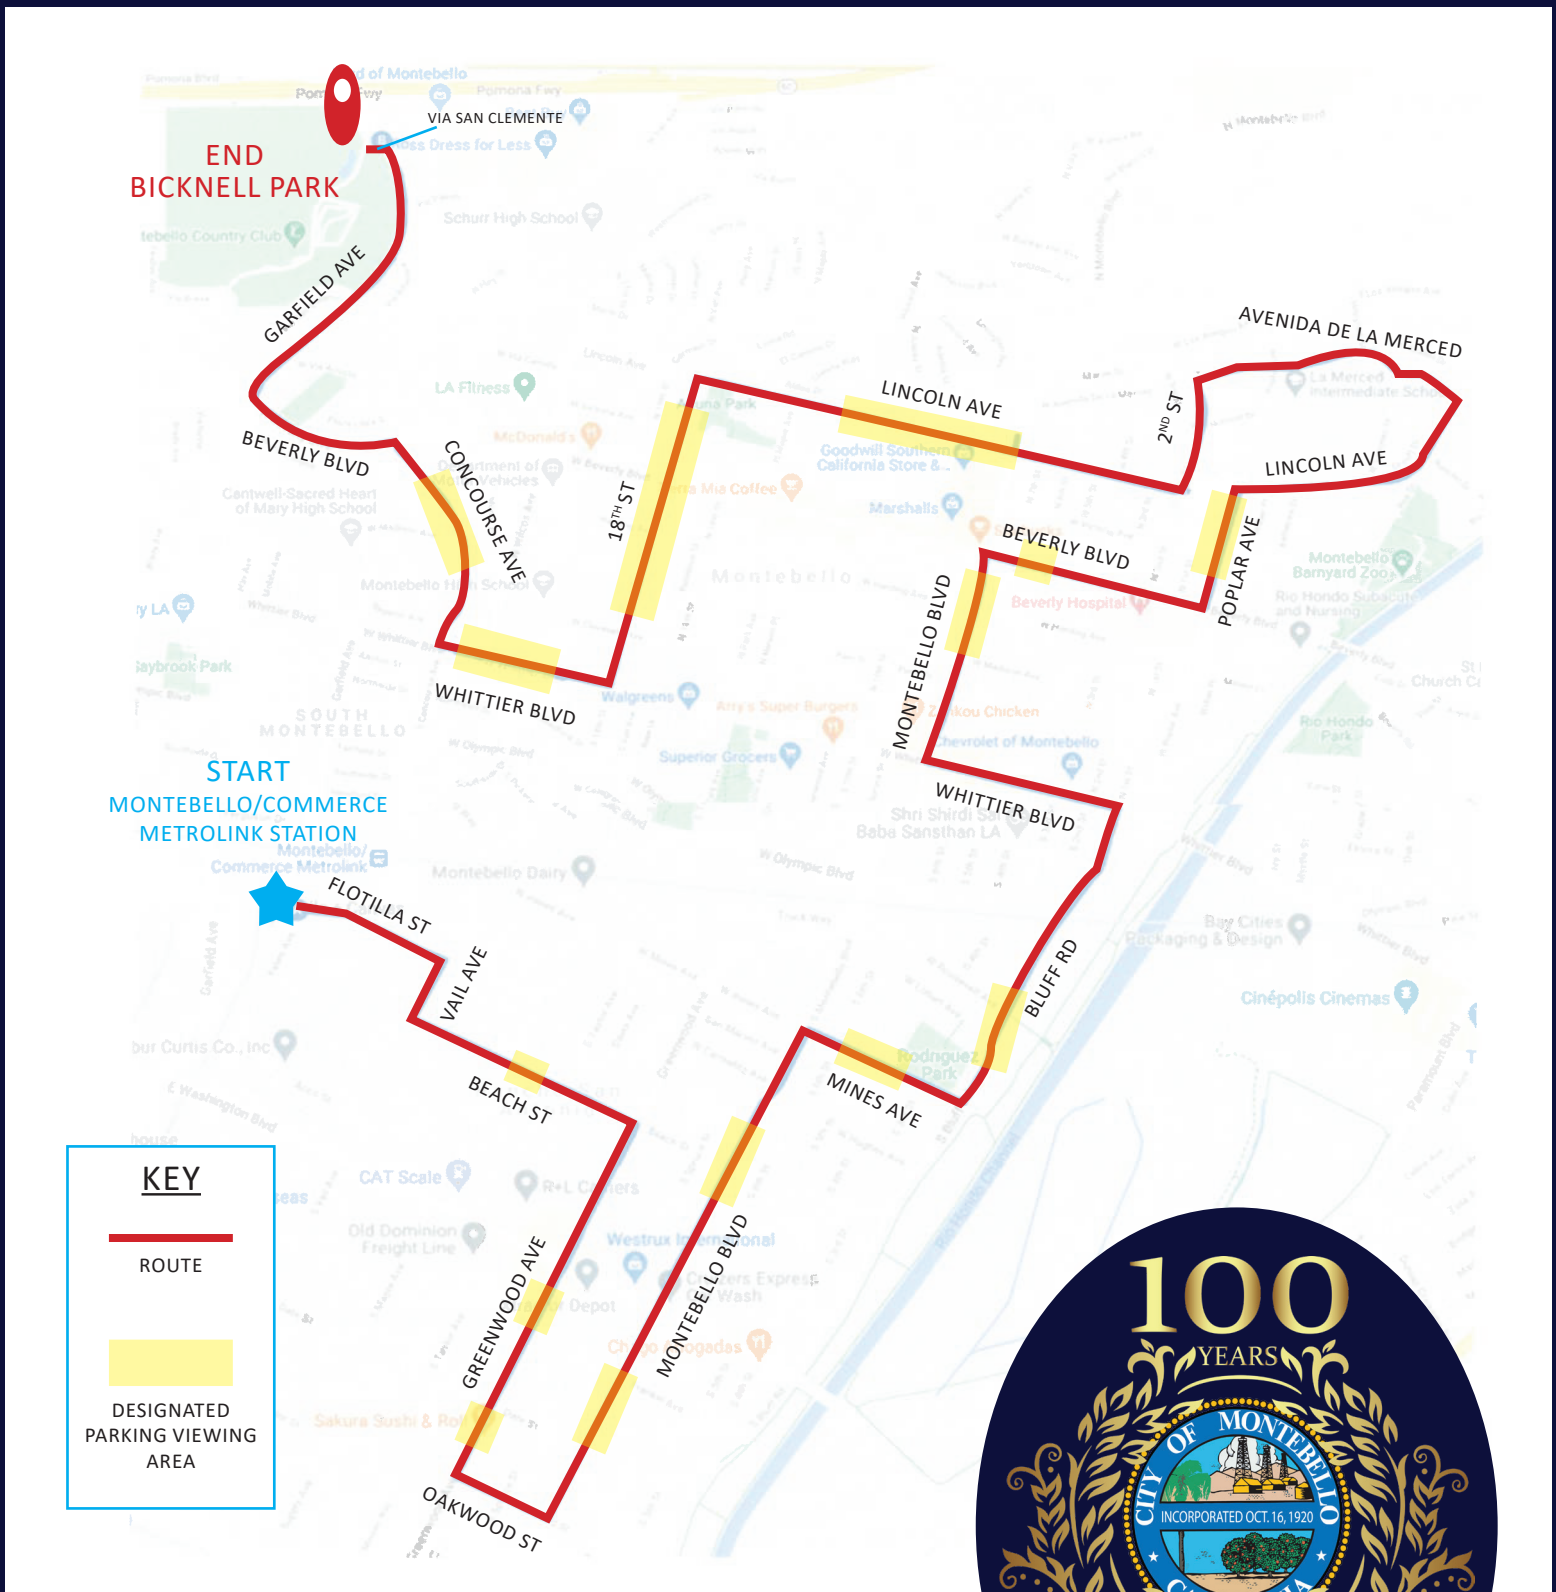

CARAVAN MAP ROUTE

For questions please call (323) 887 - 4540!
Website | www.cityofmontebello.com