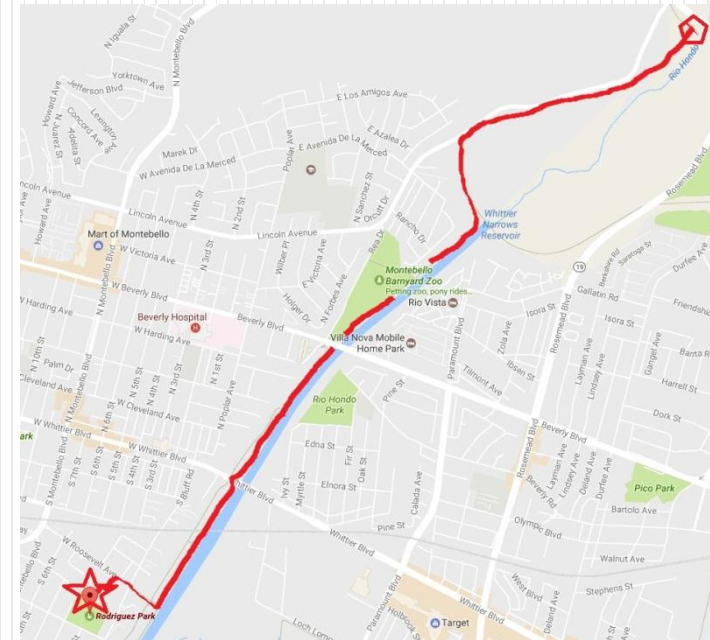

# COMMUNITY BIKE RIDE

**SATURDAY, MARCH 25, 2017**

**FROM 8:30AM-12:00PM**

## REGGIE RODRIGUEZ PARK

**200 W. MINES AVE.**

**Bike Ride Check-in : 8:30am**

**Bike Ride : 9:00 a.m.**

Come join us for a Community Bike Ride. Bring a Friend, bring a Neighbor, bring the family! We are looking for the Montebello Bike Riding Community. We aim to advocate and bring awareness to safe and responsible bike riding around The City of Montebello .

Take a ride with us from Reggie Rodriguez Park along The Rio Hondo Bike Trail for a 3.2 mile ride to San Gabriel Blvd and back for a total of 6.4 miles and end with a BBQ at Reggie Rodriguez Park.

\*A limited amount of bikes will be provided for the event for loan.  
Please bring proper safety equipment for bike ride.\*